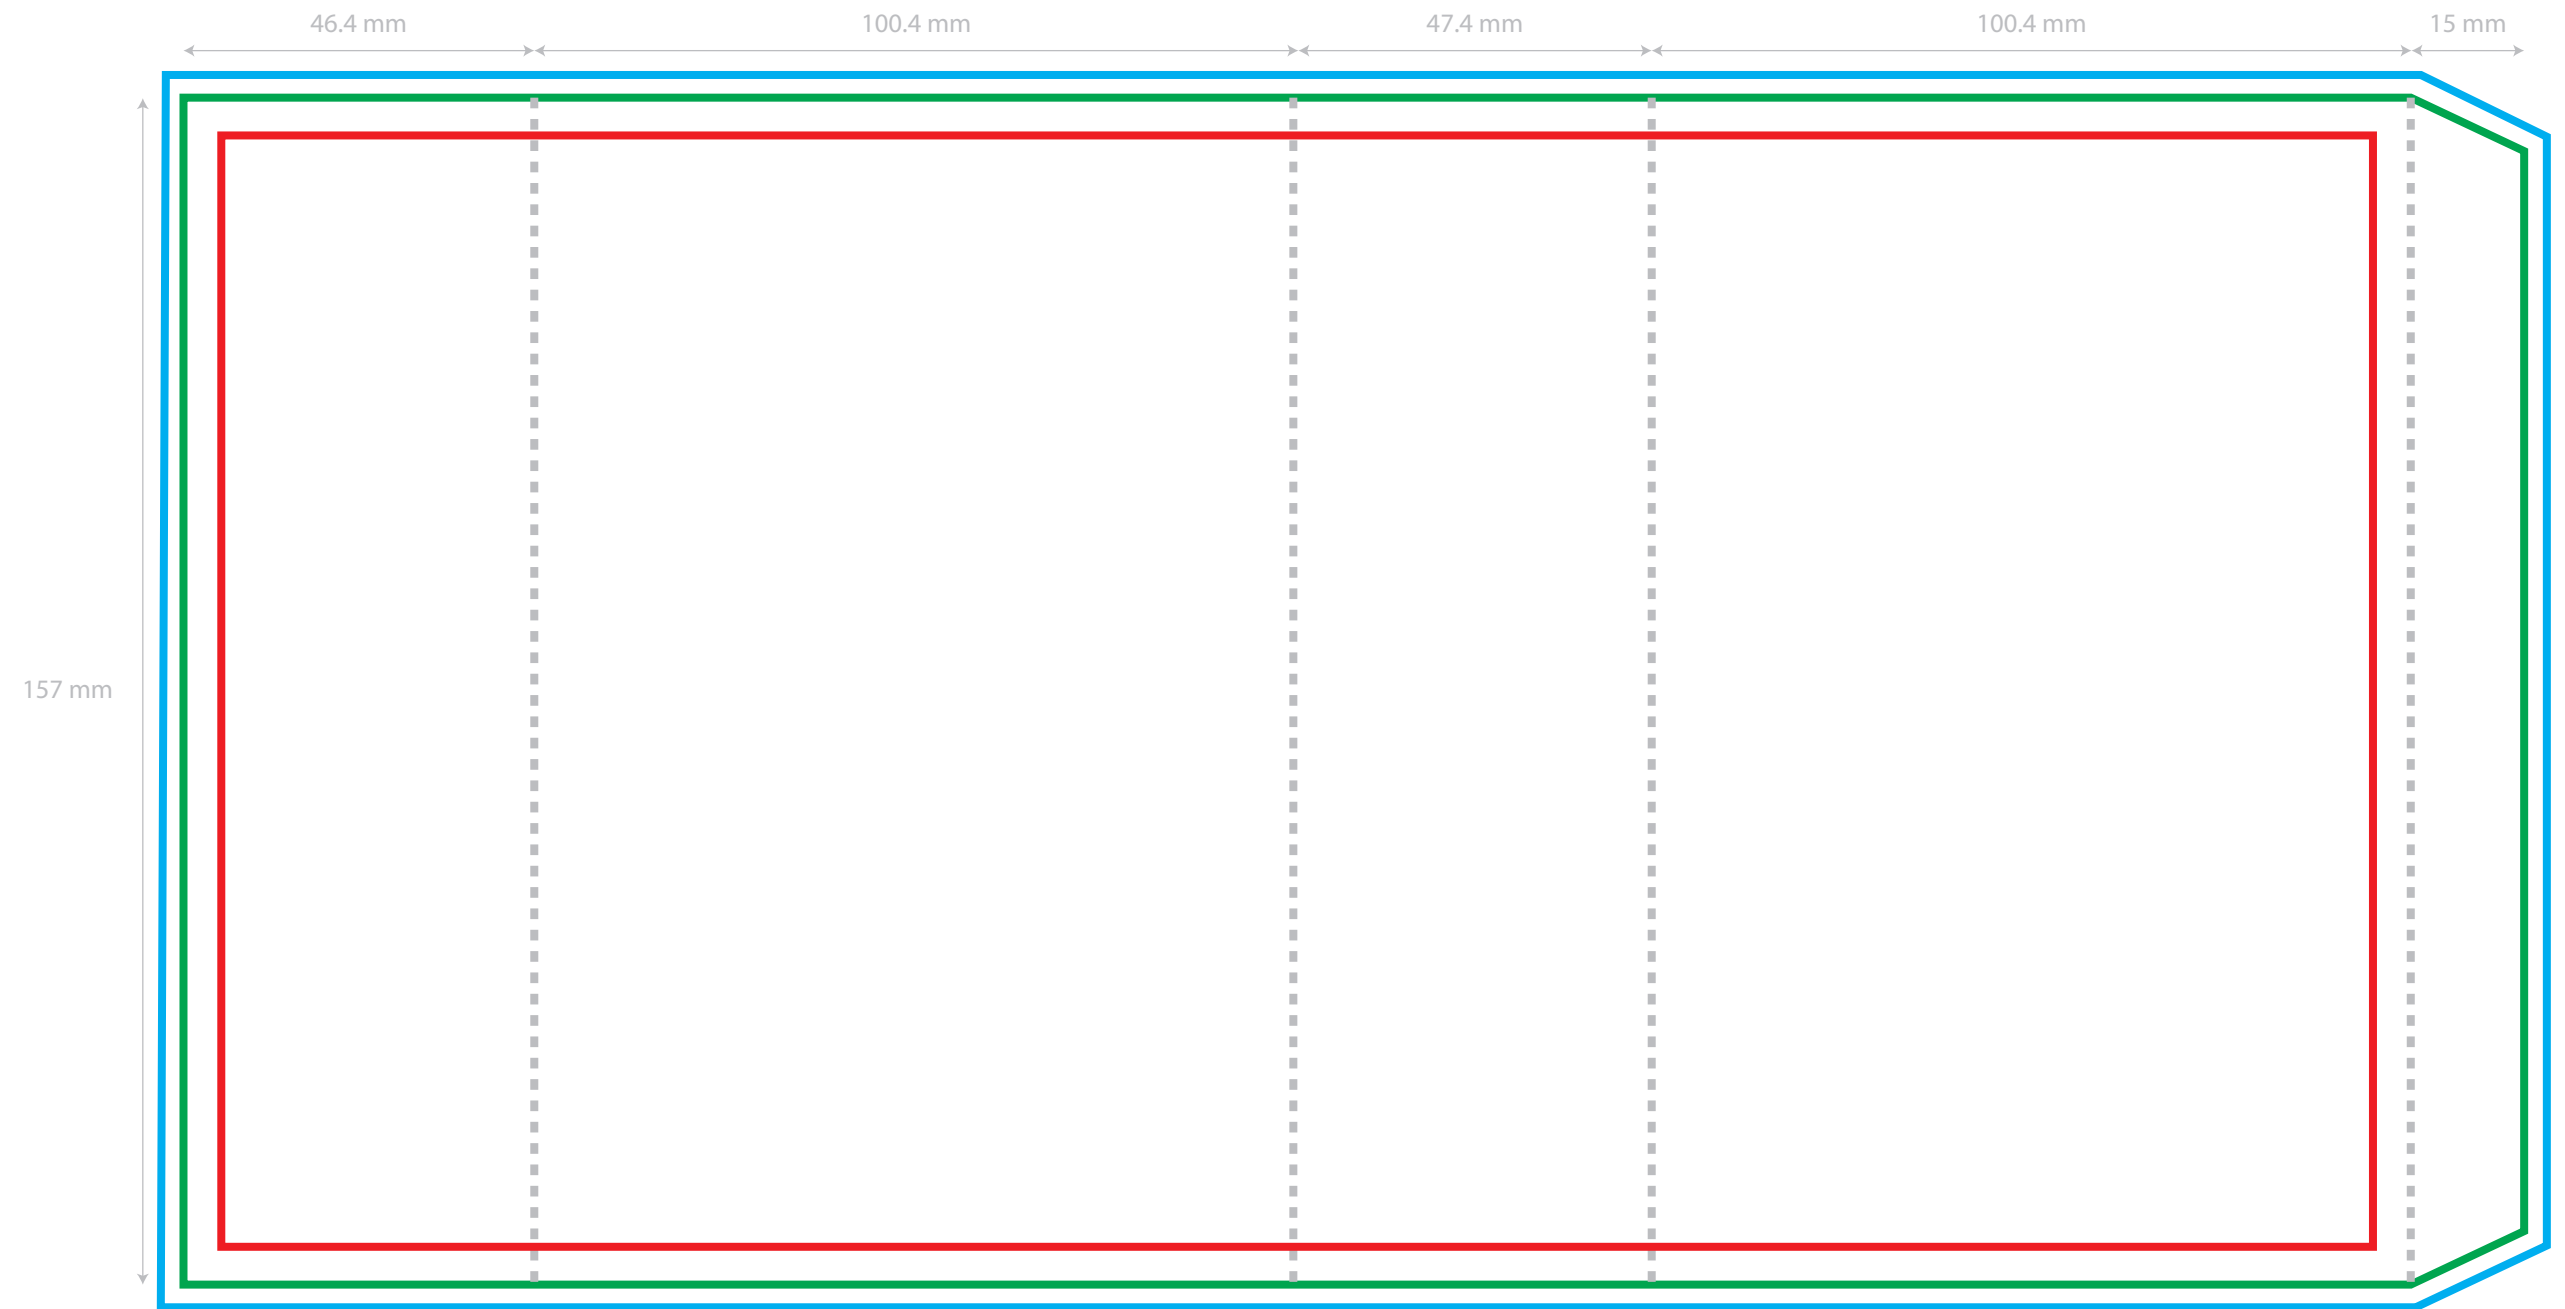

- Max. size for text and logo's
- Size of the sleeve
- Size of the sleeve including bleed
- ⋯⋯⋯ Folding lines

Model: Sleeve Fresh 'n Rebel
Powerbank 12000 mAh

Digital Model: V: 1.0

Size: Total 309.6mm X 157mm

Front

Back