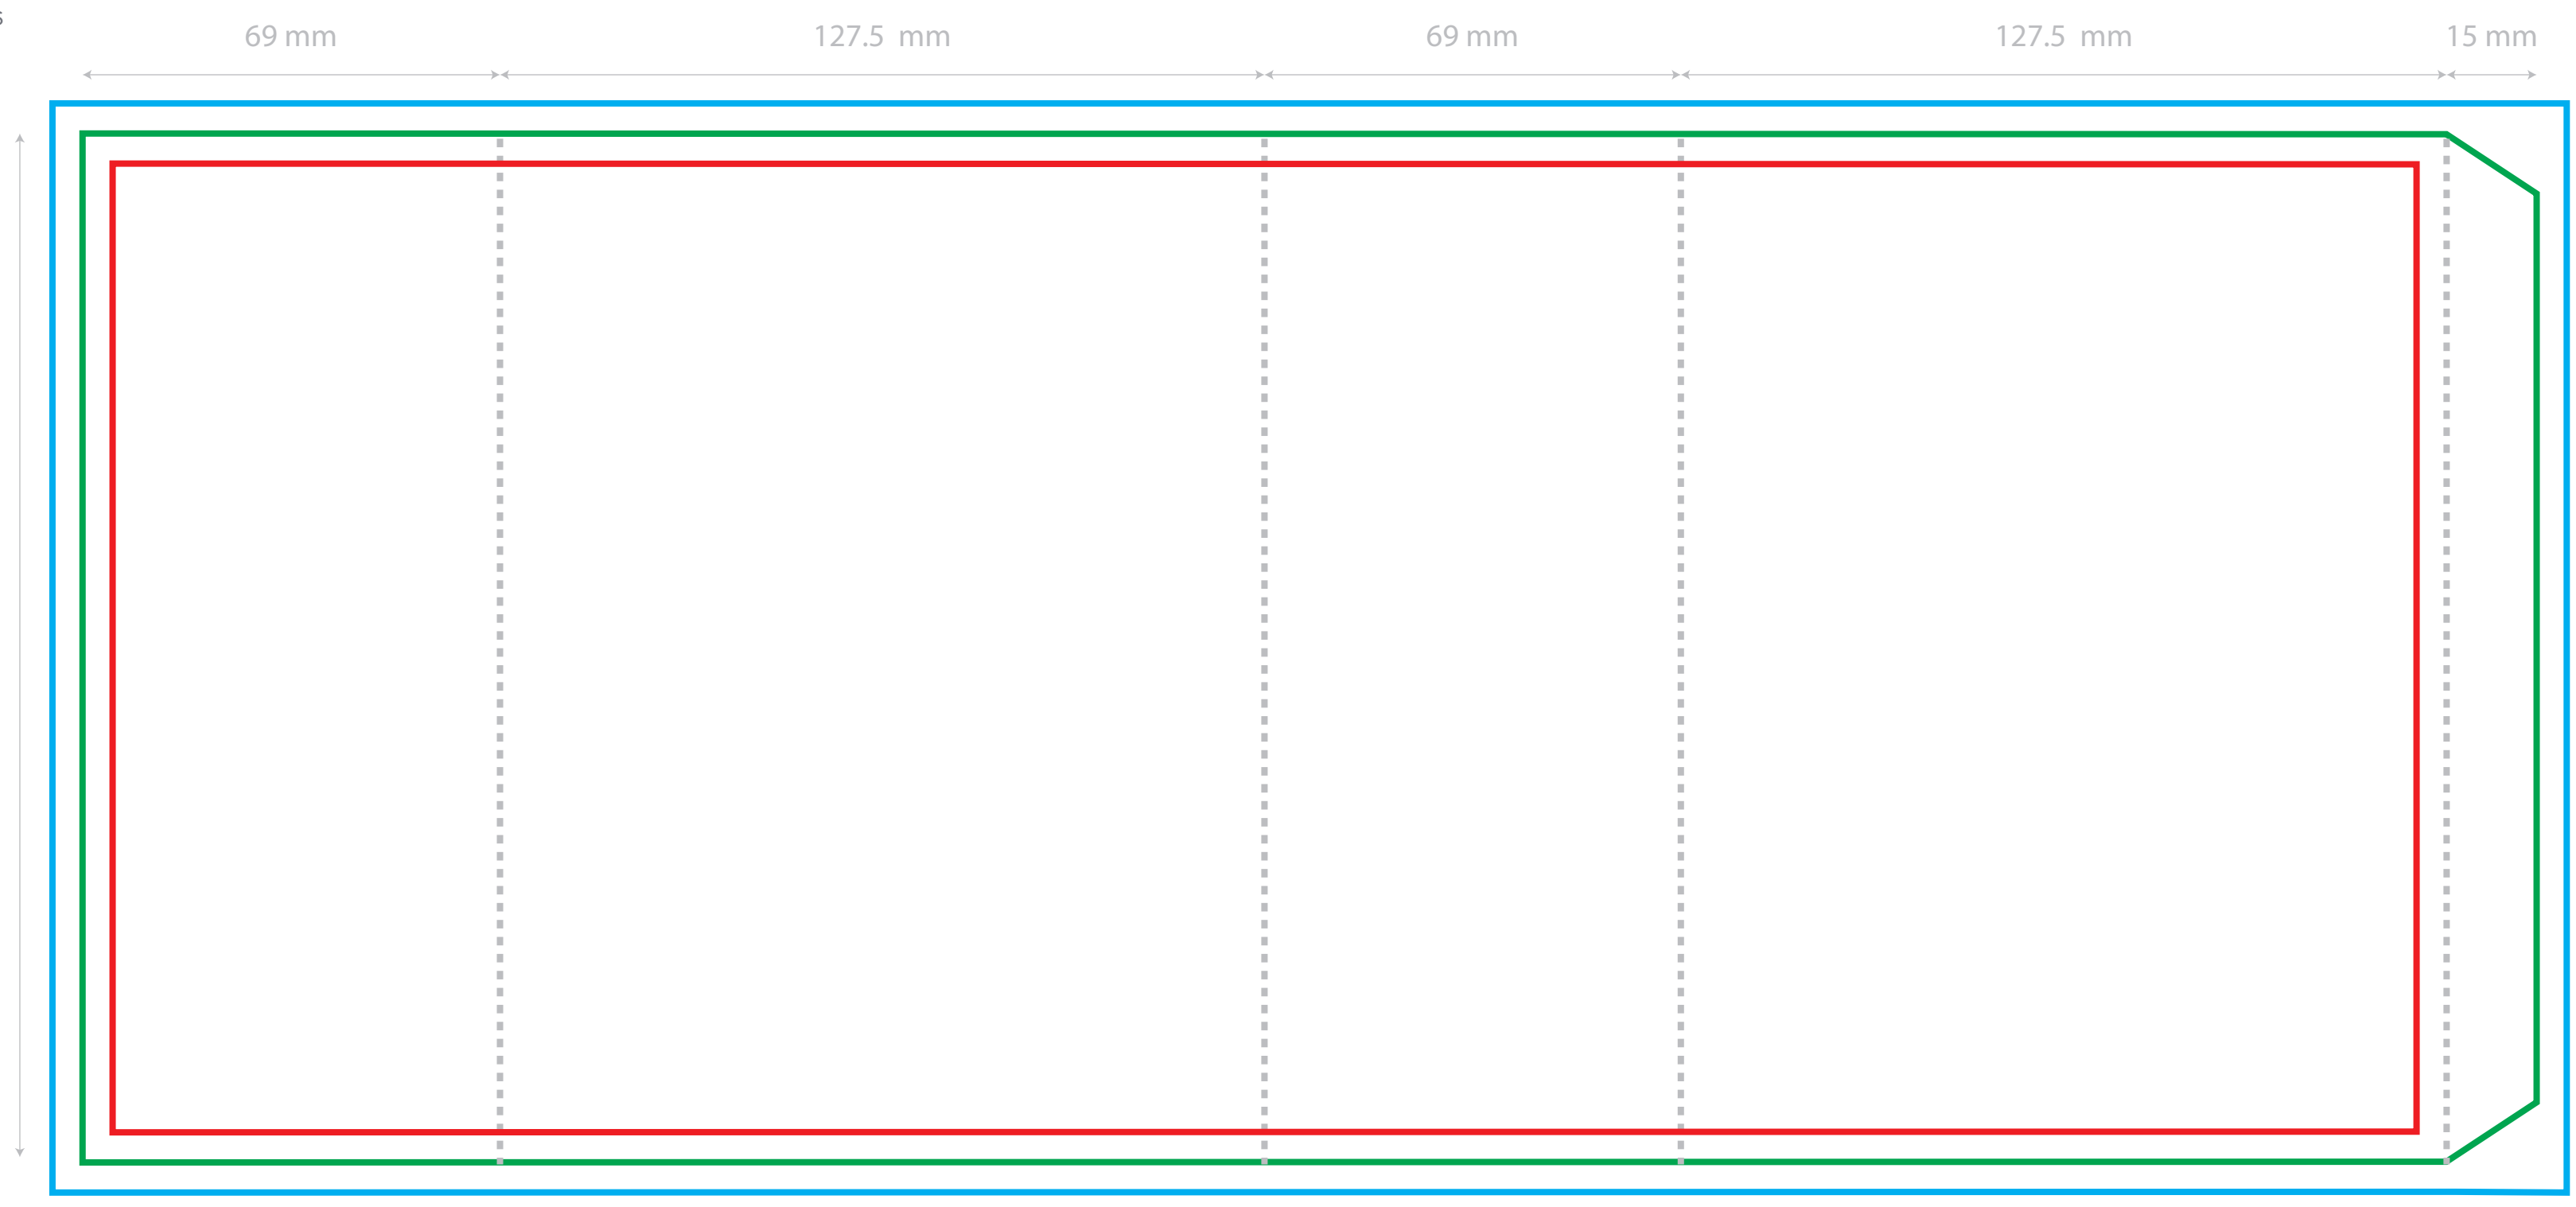

- Max. size for text and logo's
- Size of the sleeve
- Size of the sleeve including bleed
- Folding lines

Model: Sleeve Fresh N Rebel Rockbox Bold XS

Size: Total 408 mm X 171 mm

Front

Back