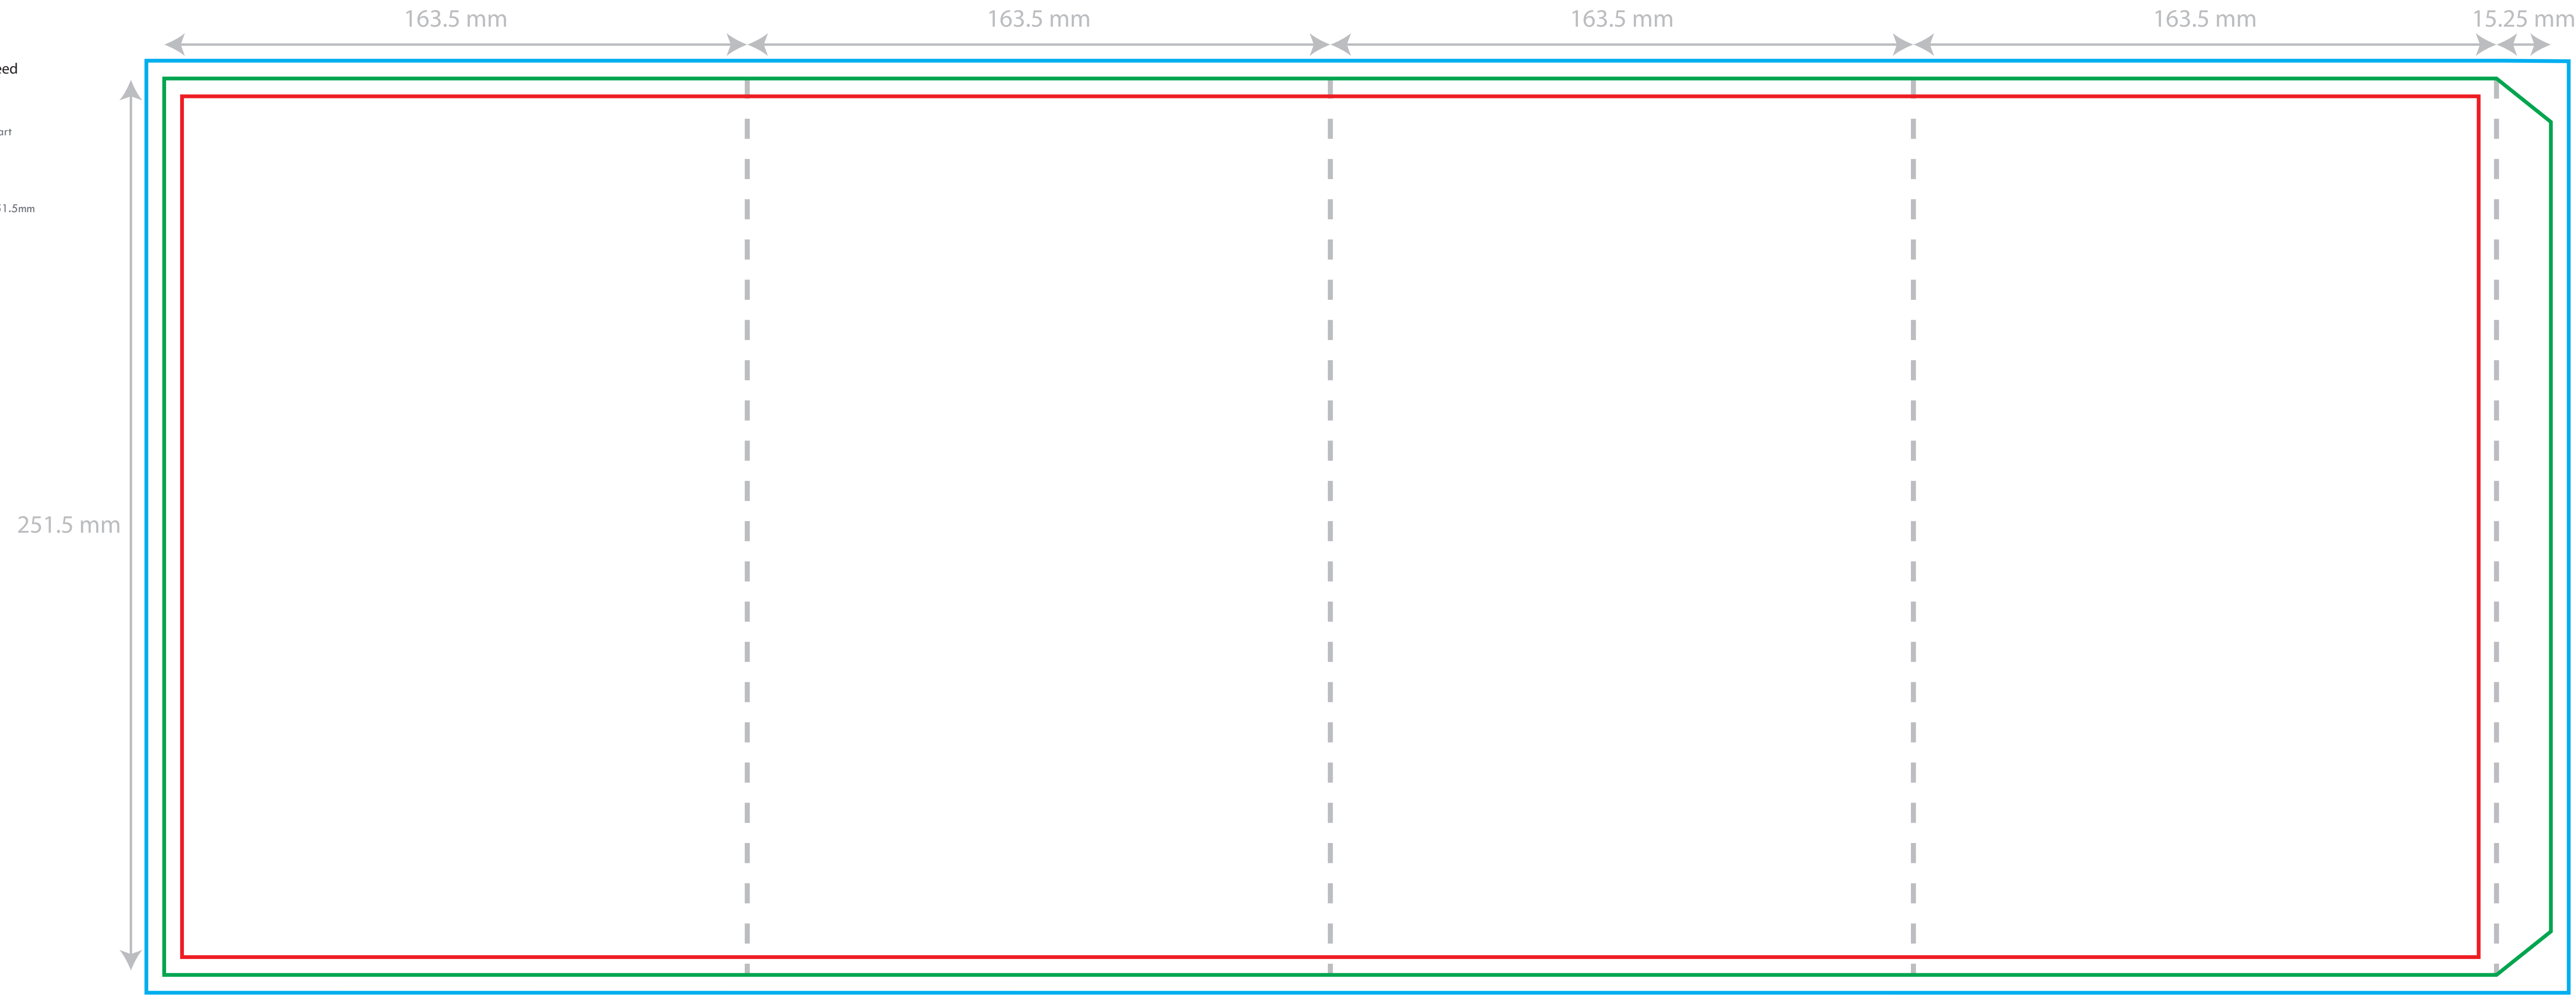

- Max. size for text and logo's
- Size of the sleeve
- Size of the sleeve including bleed
- Folding lines

Model: Sleeve Xiaomi Mi Smart Speaker

Size: Total 669.25mm X 251.5mm

Front

Back